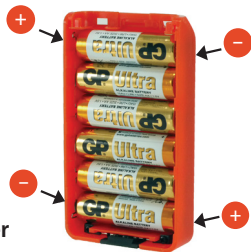

## PN: BPKNB25CSOR

CLAMSHELL FOR KENWOOD NX3220 /  
NX3320, TK2170 / TK3170, TK2360 /  
TK3360, OTHER RADIOS. HOLDS 6 AA  
ALKALINE BATTERIES.

- 1 To install alkaline batteries, remove cover by pressing the two latches (A) down and pushing away from battery holder (B).

- 2 Position six alkaline batteries as indicated by polarity markings on inside of battery holder housing.

- 3 To reinstall cover, insert locking tabs on cover (A) into openings in battery holder and push top of cover onto battery holder until latches lock (B).