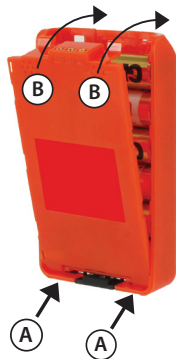

## PN: BPKNB25CSOR

CLAMSHELL FOR KENWOOD NX3220 /  
NX3320, TK2170 / TK3170, TK2360 /  
TK3360, OTHER RADIOS. HOLDS 6 AA  
ALKALINE BATTERIES.

- 1 To install alkaline batteries, remove cover by pressing the two latches (A) down and pushing away from battery holder (B).

- 2 Position six alkaline batteries as indicated by polarity markings on inside of battery holder housing.

- 3 To reinstall cover, insert locking tabs on cover (A) into openings in battery holder and push top of cover onto battery holder until latches lock (B).