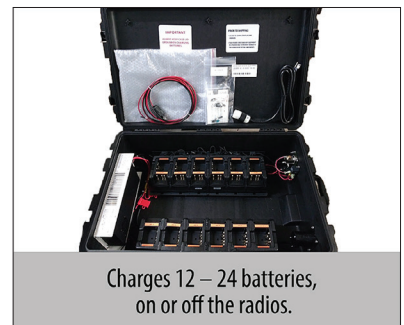

FOCS Charging Case

Mission Critical Power Solutions
for Two-Way Radios

Key Features

- Rugged, wheeled Pelican 1650 enclosure.
- Includes adjustable tie-down straps to secure battery/radio while charging.
- Compatible with Li-Ion / LiPo / NiMH / NiCd batteries.
- Available for Motorola, Kenwood, L3Harris, Icom, Tait, and BK Technologies radios (models may be mixed).